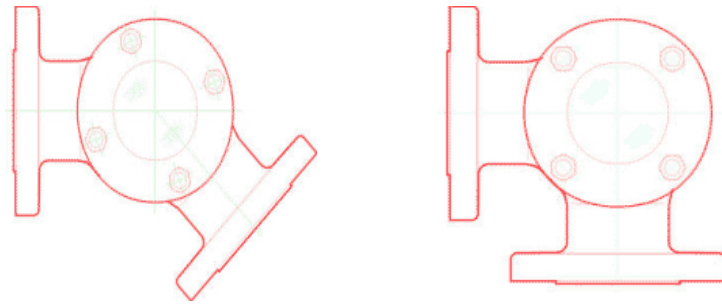

Sight Flow Indicators & Sight Windows

Penberthy offers one of the industry's most complete lines of sight flow indicators and sight windows with our FLUIDVISION™ product line. They include ANSI, Teflon®/Tefzel® lined, FM approved dual-window, armored, full-view, threaded window and low-flow gaseous models. All popular sizes and materials of construction available, with flanged, threaded and special connections, as well as rotator, flapper, drip-tube or plain indicator styles. Also includes threaded, oblong and conventional sight windows.