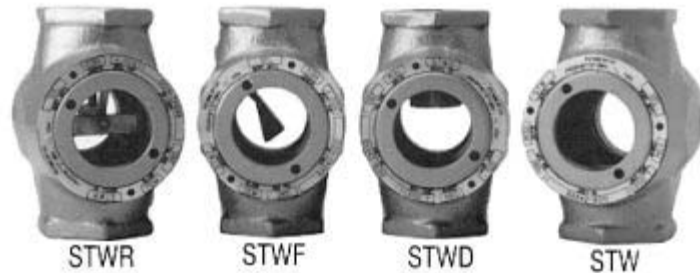

Sight Flow Indicators & Sight Windows

Penberthy offers one of the industry's most complete lines of sight flow indicators and sight windows with our FLUIDVISION™ product line. They include ANSI, Teflon®/Tefzel® lined, FM approved dual-window, armored, full-view, threaded window and low-flow gaseous models. All popular sizes and materials of construction available, with flanged, threaded and special connections, as well as rotator, flapper, drip-tube or plain indicator styles. Also includes threaded, oblong and conventional sight windows.